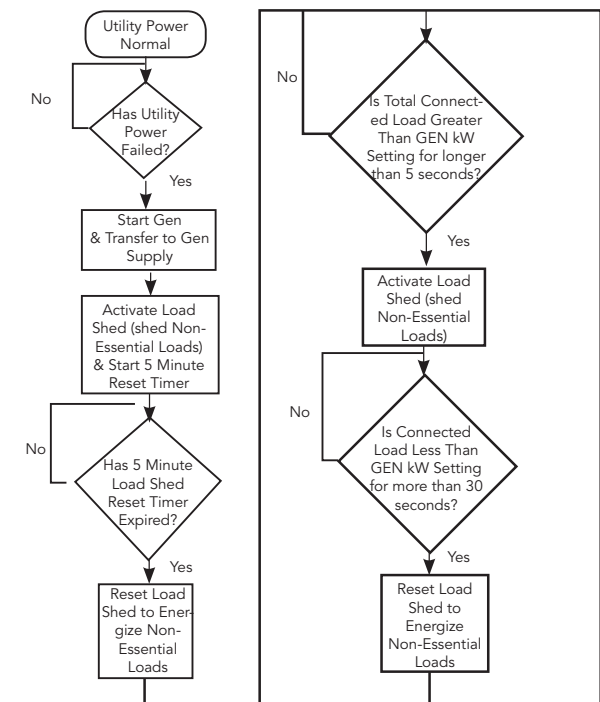

Automatic Operation Sequence