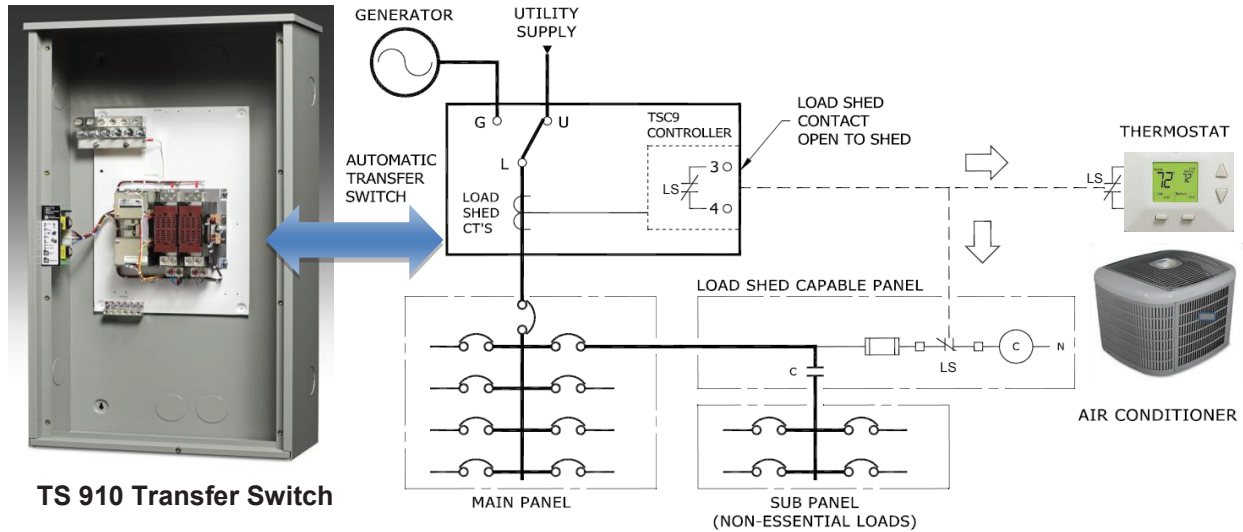

TS 910 KILOWATT LOAD SHED OPTION KIT

Model Series TS 910 KWLS

TS 910 Transfer Switch

THOMSON POWER SYSTEMS TS 910 KILOWATT LOAD SHED KIT FEATURES

General Description

The Kilowatt Load Shed kit provides automatic load shedding control by monitoring system kilowatt load levels at the transfer switch. Load shedding is used when generator sets are sized only for partial system load (per NEC article 702) and require automatic controls to shed non-essential loads. The use of kilowatt load shed monitoring provides a key benefit of maximizing available generator capacity where system loads may vary over time versus the traditional use of the generator auxiliary contact method. The kilowatt Load Shed Option Kit utilizes the TSC 9 controller load shed contact to control external non-essential loads. The TSC 9 transfer switch controller provides a load shed light, current transformer input connectors and on-board configuration switches for easy implementation of the Kilowatt Load Shed Option Kit.

KW Load Shed Kit Includes:

- Two field installable Current Transformers (CTs) with secondary voltage output and TSC 9 Transfer Controller connectors (specify 200A or 400A CT primary ratings)
- Instructions for CT installation and set-point configuration on TSC 9 transfer switch controller

Note: The KW Load Shed Kit does not include any external load controlling devices such as load power contactors or distribution sub-panels as maybe required by the application. The TSC 9 Load shed contact is rated for 5A, 240VAC (resistive) maximum.

Ordering Information

TS910-KWLS1PH2: kW Load Shed, Single Stage, 0-200A Current Transformers

connected to ATS Load Bus

TS910-KWLS1PH4: kW Load Shed, Single Stage, 0-400A Current Transformers

connected to ATS Load Bus